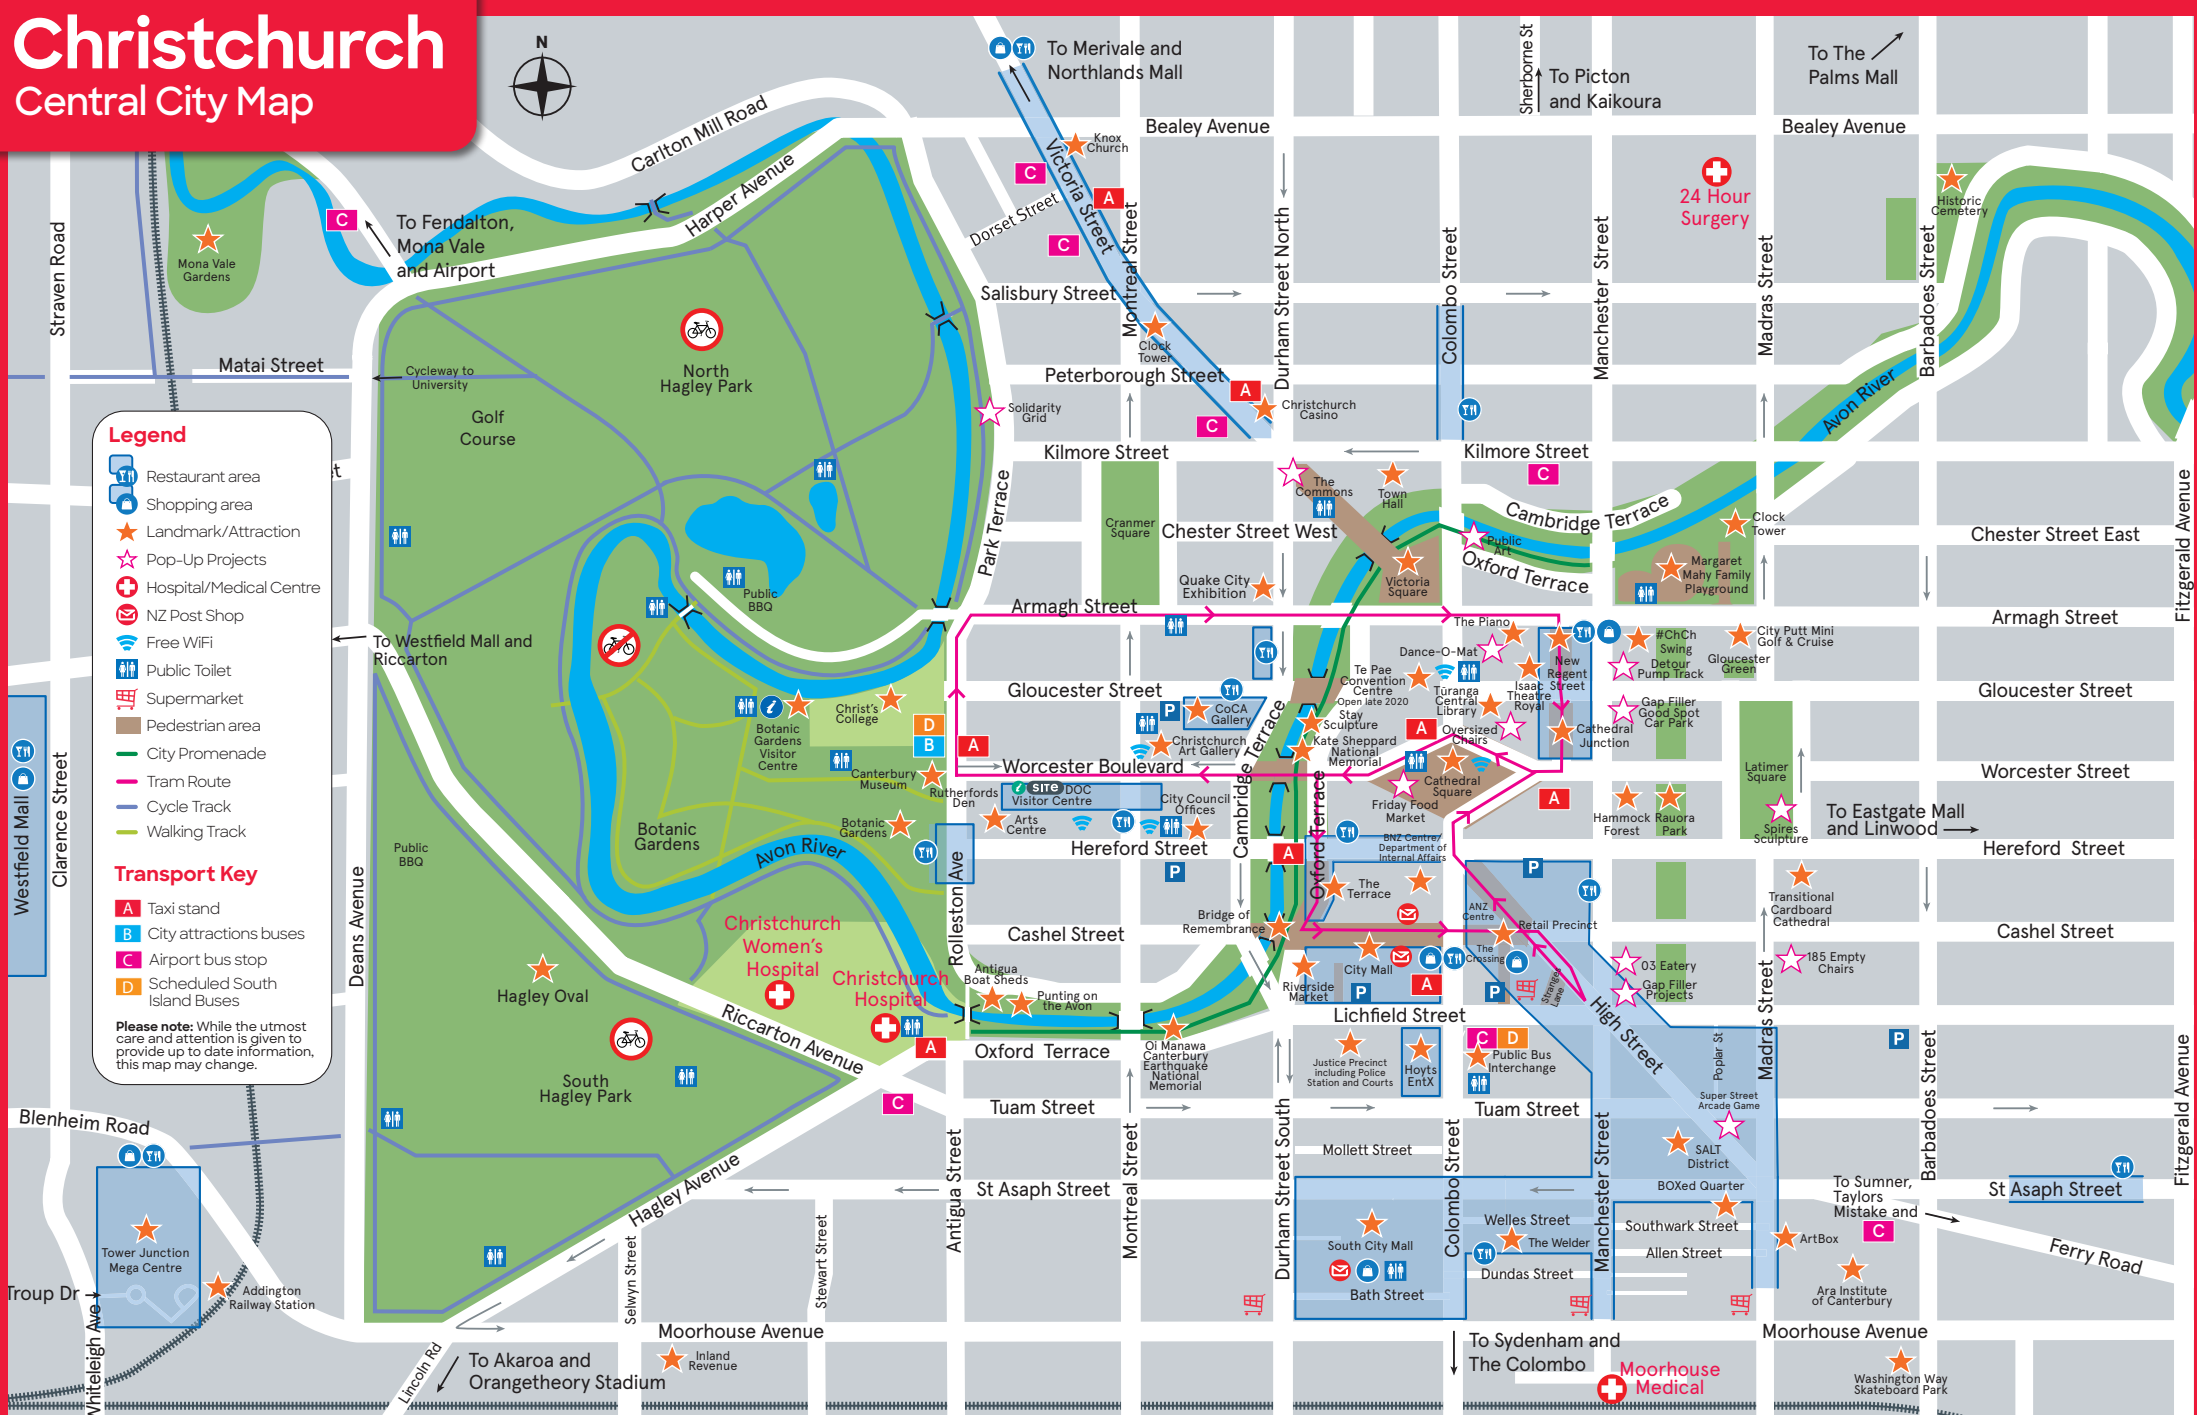

## Central City Map

### Legend

- Restaurant area
- Shopping area
- Landmark/Attraction
- Pop-Up Projects
- Hospital/Medical Centre
- NZ Post Shop
- Free WiFi
- Public Toilet
- Supermarket
- Pedestrian area
- City Promenade
- Tram Route
- Cycle Track
- Walking Track

### Transport Key

- A** Taxi stand
- B** City attractions buses
- C** Airport bus stop
- D** Scheduled South Island Buses

**Please note:** While the utmost care and attention is given to provide up to date information, this map may change.

For further traffic or roading information visit: [tfc.govt.nz](http://tfc.govt.nz)

For over 5,000 listings of things to see, eat and do (including free wifi spots, attractions, parks, eateries & so much more!) explore [findchch.com](http://findchch.com)